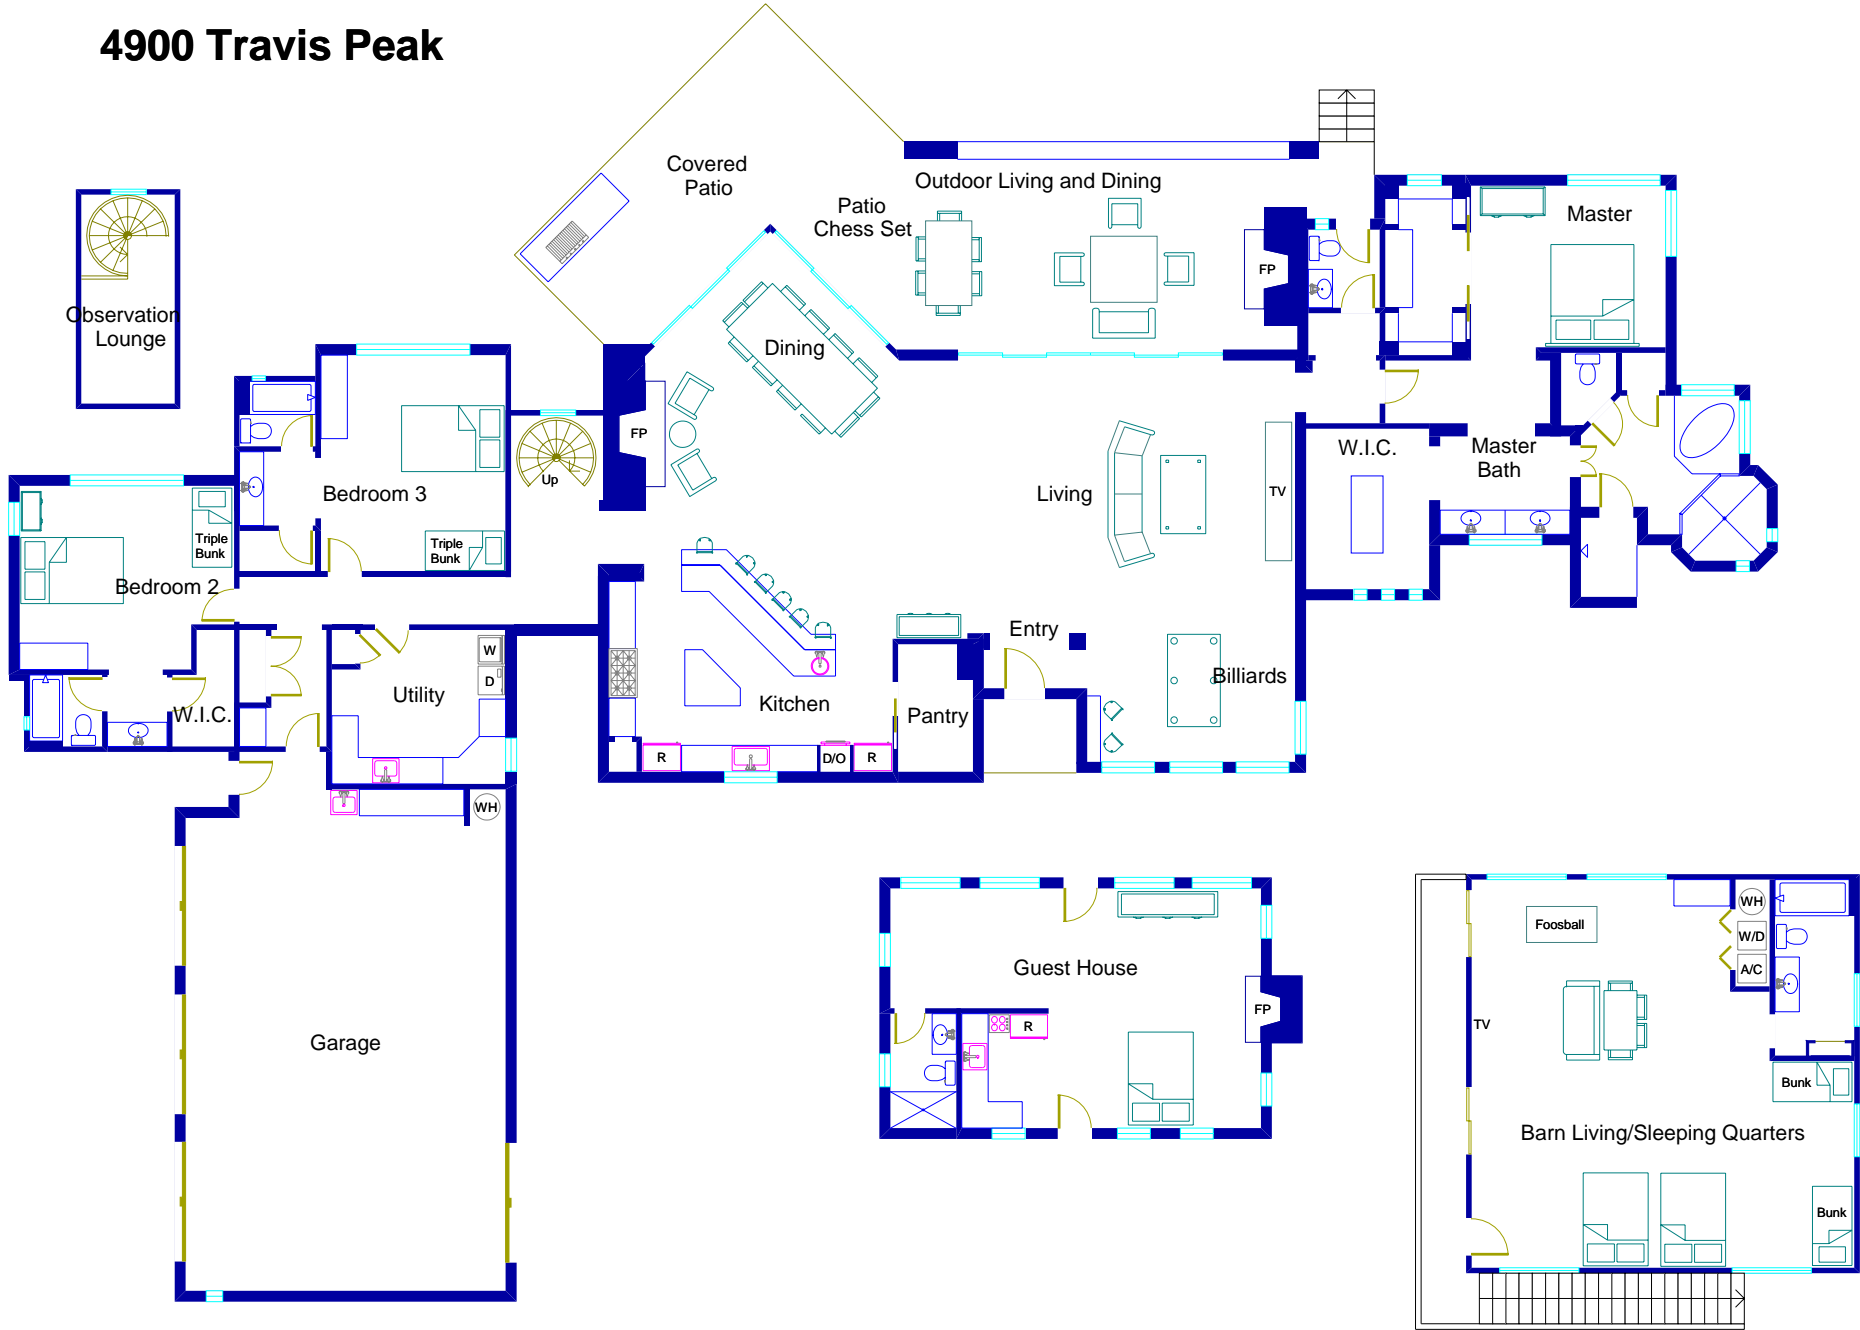

4900 Travis Peak

This floor plan is an artistic rendering only. All dimensions are approximate.
Floor Plan Graphics and JWProperties
 make no representation or warranty as to this rendering's accuracy
 and no measurements or dimensions should be relied upon without independent verification.