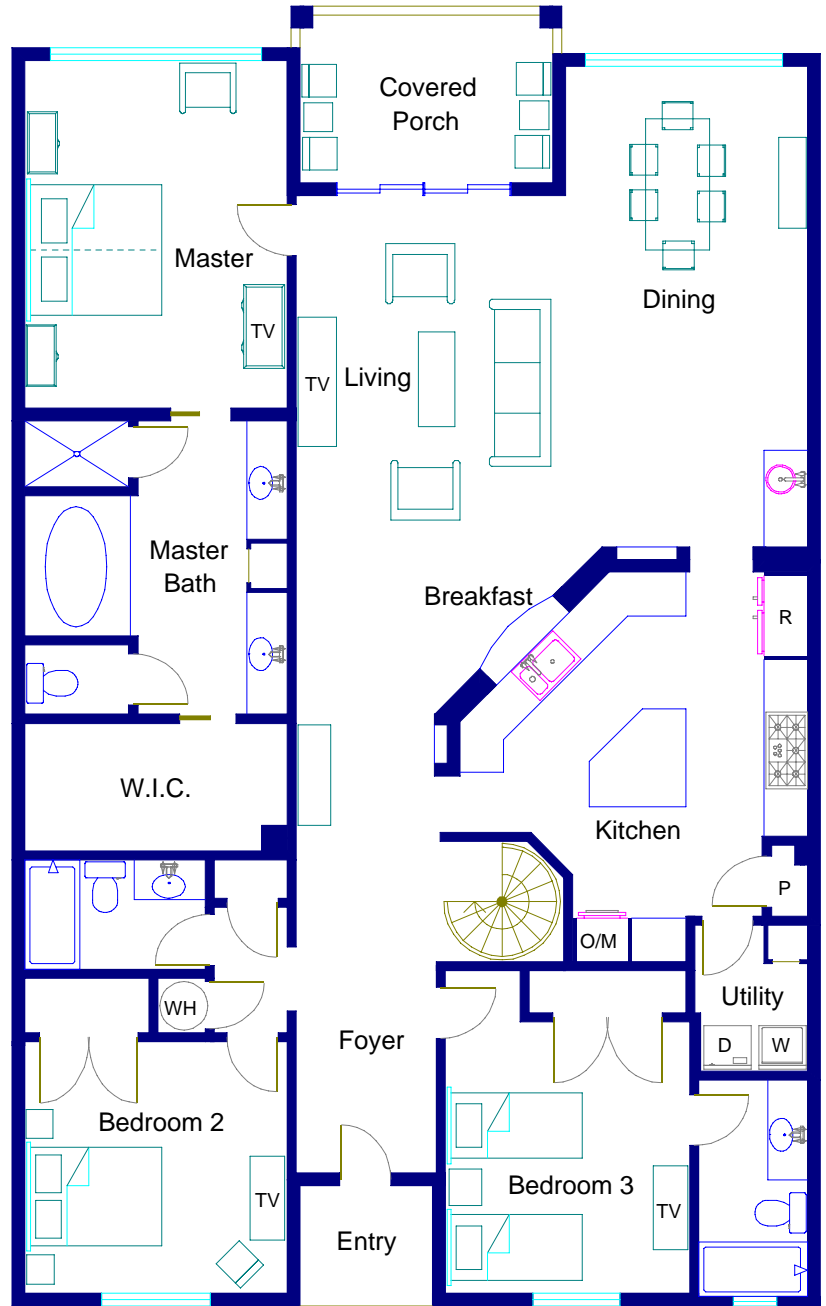

Lakeway Marina Condo #423

Second Floor

First Floor

Note: This floor plan is an artistic rendering only. All dimensions are approximate.
Floor Plan Graphics and JWProperties
make no representation or warranty as to this rendering's accuracy
 and no measurements or dimensions should be relied upon without independent verification.

Marketed by Jacqueline Wittmuss, JWProperties, 512.917.1717, JWProperties.net
 Floor plan created by Floor Plan Graphics, 512.454.0383, FloorPlanGraphics.com